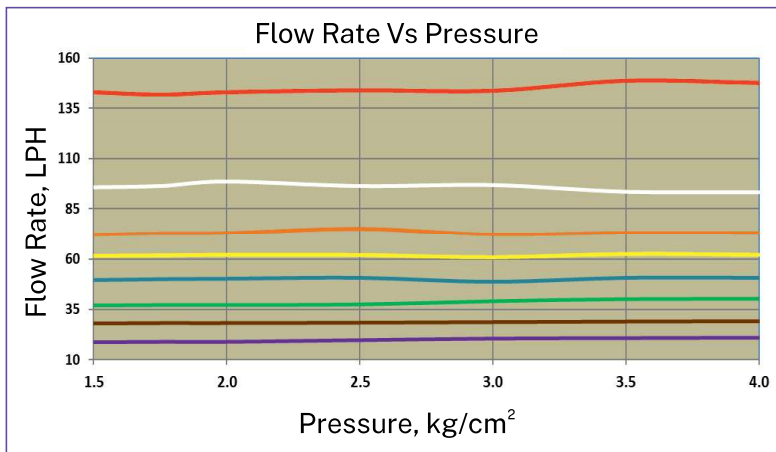

HIGHLIGHTS

- **Adaptable Design:** Accommodates various flow rates and distribution patterns, ensuring uniform irrigation cum fertigation.
- **Insect-Proof Nozzle:** Durable and clog-resistant, offering long-term reliability and minimal maintenance ensures uninterrupted performance across various water conditions.
- **Color-Coded Nozzles:** Allows for easy identification of flow rates for different applications.
- **Ease of Use:** Features simple assembly and disassembly for user convenience. Comes with a spike, locking clip, and water-stop aid for operational efficiency.
- **Optional Trunk Deflector:** Prevents trunk wetting for better protection of trees.
- **Two-Stage Wetted Diameter Control:** Provides flexibility in adjusting water coverage for different crop needs.
- **Tube Compatibility:** Supports 4x7mm SPE/PVC tubing for flexible installation options.

TECHNICAL DATA

- Flow rates: 20 - 145 LPH (5-38 GPH).
- Recommended pressure ranges : 1.5 - 4.0 kg/cm² (21 - 57 psi).
- Wetted diameter : 1.6 - 9.6 mtr (5 - 32 ft.).
- Recommended filtration: 120mesh

Performance Table

Nozzle Color	Nozzle Size		Flow Rate		Swivels - Wetted Diameter							
					Medium Range-Grey				Large Range-Black			
	mm	inch	LPH	GPH	1 st Stage		2 nd Stage		1 st Stage		2 nd Stage	
					mtr.	ft.	mtr.	ft.	mtr.	ft.	mtr.	ft.
Purple	0.8mm	0.031"	20	5.3	1.2	3.9	3.5	11.5	1.6	5.2	4.5	14.8
Brown	0.9mm	0.035"	28	7.4	1.2	3.9	4.0	13.1	1.6	5.2	5.0	16.4
Green	1.1mm	0.043"	39	10.3	1.4	4.6	4.0	13.1	2.0	6.6	6.0	19.7
Blue	1.3mm	0.051"	50	13.2	1.6	5.2	4.5	14.8	2.0	6.6	6.5	21.3
Yellow	1.4mm	0.055"	62	16.4	1.6	5.2	4.6	15.1	2.0	6.6	7.0	23.0
Orange	1.5mm	0.059"	72	19.0	1.8	5.9	5.0	16.4	2.0	6.6	7.2	23.6
White	1.8mm	0.071"	95	25.1	2.0	6.6	5.5	18.0	2.2	7.2	7.5	24.6
Red	2.0mm	0.078"	145	38.3	2.2	7.2	9.6	31.5

- Tested at 25cm (10 inch) height above ground
- 1st Stage : Swivel with limiter
- 2nd Stage : Swivel without limiter

AQ-206PC Assembly

Performance Graph

AQ-206PC